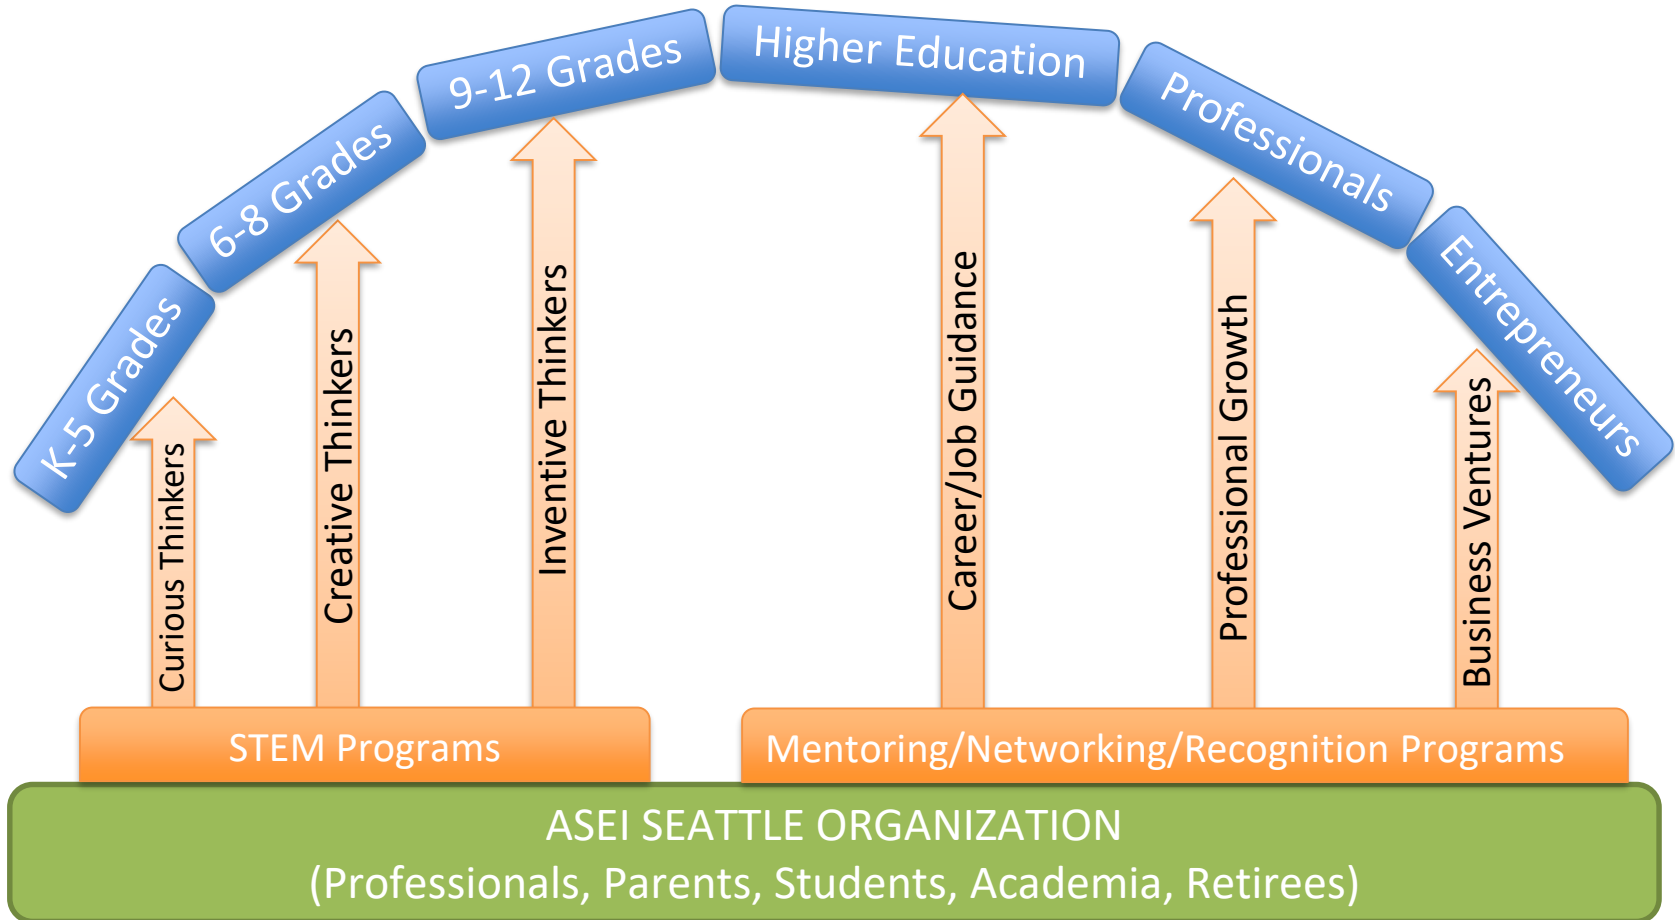

## Overview of the American Society of Engineers of Indian Origin

- Established as a 501(c)6 non profit in 1983 in Michigan
- ASEI Vision

*“Create a national network of technical professionals of Asian Indian Diaspora living in the US to provide a platform for networking, career advancement, community service, technology exchange and to develop the next generation of scientists and engineers”*
- Chapters across the US:
  - Michigan, Washington DC, Ohio, Florida, Southern California, Northern California, Seattle, three Student Chapters
- Activities:
  - Annual National Convention
  - Seminars/Tech Talks/Mentoring
  - Annual Award Programs
  - Scholarships
  - Community Service
  - Inspirational STEM Programs for young children

# ASEI Seattle Value Proposition

*ASEI Seattle will connect everyone – from Kids to Retirees!*